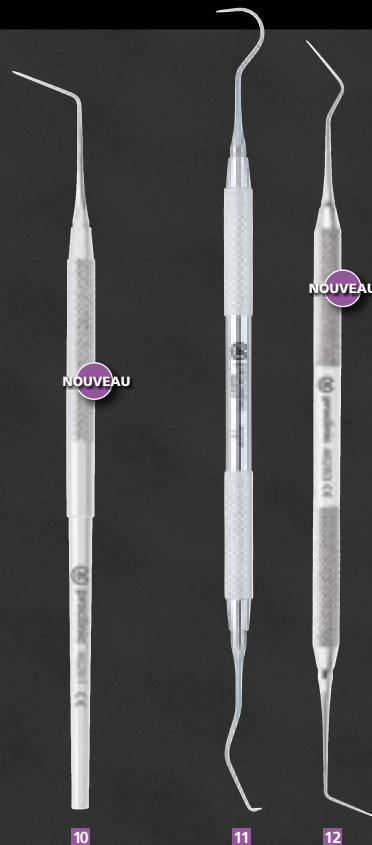

Jusqu'à
-35%
DE DISCOUNT

DIAGNOSTIC · SONDES

MIROIRS

- 1** PLANS N.5 C.S. 12u
Ref. 59777 · ~~30,90€~~
PRIX PROMO: 20,90€
- 2** PLANS N.5 S.S. 12u
Ref. 59778 · ~~28,90€~~
PRIX PROMO: 19,90€
- N.5 C.S RODHIUM 12u
Ref. 59959 · ~~37,90€~~
PRIX PROMO: 25,90€
- PLANS N.4 C.S. 12u
Ref. 59775 · ~~30,90€~~
PRIX PROMO: 20,90€
- PLANS N.4 S.S. 12u
Ref. 59776 · ~~28,90€~~
PRIX PROMO: 19,90€