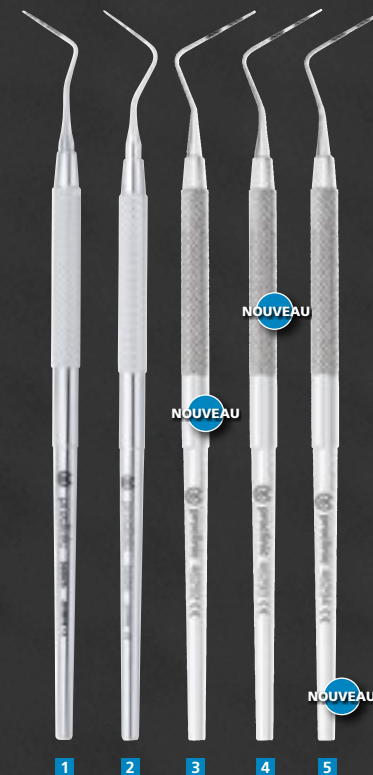

Jusqu'à
-35%
DE DISCOUNT

DIAGNOSTIC · SONDES

MIROIRS

- 1** PLANS N.5 C.S. 12u
Ref. 59777 · ~~30,90€~~
PRIX PROMO: 20,90€
- 2** PLANS N.5 S.S. 12u
Ref. 59778 · ~~28,90€~~
PRIX PROMO: 19,90€
- N.5 C.S RODHIUM 12u
Ref. 59959 · ~~37,90€~~
PRIX PROMO: 25,90€
- PLANS N.4 C.S. 12u
Ref. 59775 · ~~30,90€~~
PRIX PROMO: 20,90€
- PLANS N.4 S.S. 12u
Ref. 59776 · ~~28,90€~~
PRIX PROMO: 19,90€